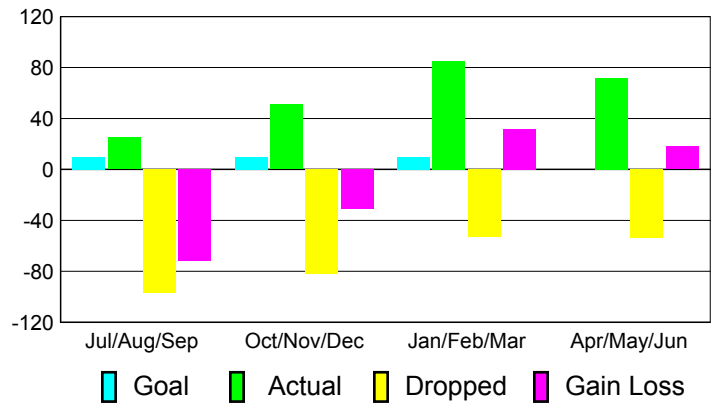

Membership Results 2010-2011

Goal, New, Dropped, Gain/Loss

Comparison of Membership Gain/Loss

Current Year Compared to the Previous Year