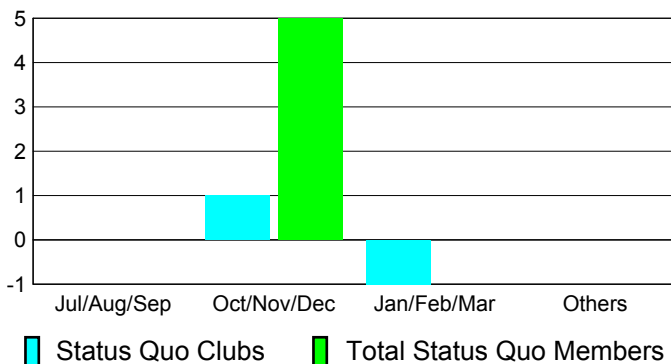

2010-2011 GMT Reports for District (or Undistricted) **District 20 R2**

GMT: **ED J LECIUS**

Location: **NEW YORK**

GMT CA: **1**

CLUBS

Club Results
2010-2011

Clubs
2009-2010

Month	New Club Goal	Actual New Clubs	Actual Dropped Clubs	Gain/Loss of Clubs	Gain/Loss of Clubs
Jul/Aug/Sep	1	0	-3	-3	0
Oct/Nov/Dec	1	1	-4	-3	0
Jan/Feb/Mar	1	1	-1	0	1
Apr/May/Jun	0	2	-1	1	0
Totals	3	4	-9	-5	1

Club Results 2010-2011

Goal, New, Dropped, Gain/Loss

Comparison of Club Gain/Loss

Current Year Compared to the Previous Year

YTD Status Quo Clubs 2010-2011

Status Quo Clubs Compared to Status Quo Members

MEMBERSHIP

Membership Results
2010-2011

Membership
2009-2010

Month	Net Memb Goal	Actual New Memb	Actual Dropped Memb	Gain/Loss of Memb	Gain/Loss of Memb
Jul/Aug/Sep	10	25	-97	-72	-22
Oct/Nov/Dec	10	51	-82	-31	-33
Jan/Feb/Mar	10	85	-53	32	14
Apr/May/Jun	0	72	-54	18	-2
Totals	30	233	-286	-53	-43