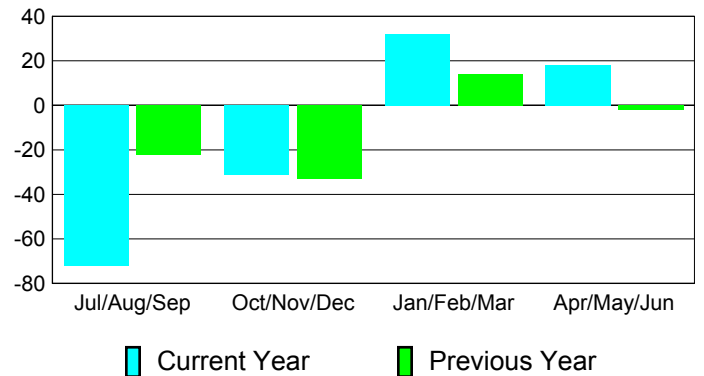

Membership Results
2010-2011

Membership
2009-2010

Month	Net Memb Goal	Actual New Memb	Actual Dropped Memb	Gain/Loss of Memb	Gain/Loss of Memb
Jul/Aug/Sep	10	25	-97	-72	-22
Oct/Nov/Dec	10	51	-82	-31	-33
Jan/Feb/Mar	10	85	-53	32	14
Apr/May/Jun	0	72	-54	18	-2
Totals	30	233	-286	-53	-43

Membership Results 2010-2011

Goal, New, Dropped, Gain/Loss

Comparison of Membership Gain/Loss

Current Year Compared to the Previous Year

Gender Comparison 2010-2011

Jul/Aug/Sep

Oct/Nov/Dec

Jan/Feb/Mar