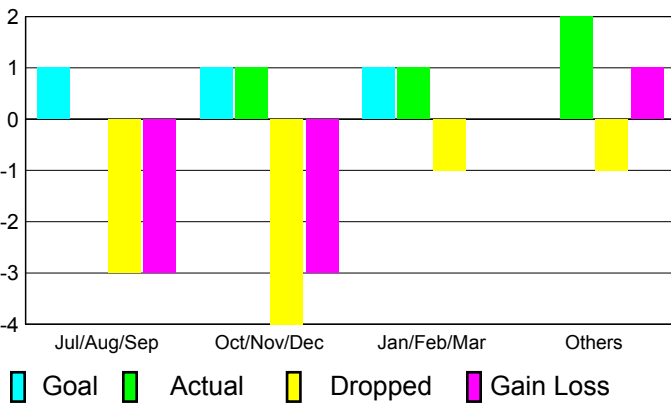

2010-2011 GMT Reports for District (or Undistricted) **District 20 R2**

GMT: **ED J LECIUS**

Location: **NEW YORK**

GMT CA: **1**

CLUBS

Club Results
2010-2011

Clubs
2009-2010

Month	New Club Goal	Actual New Clubs	Actual Dropped Clubs	Gain/Loss of Clubs	Gain/Loss of Clubs
Jul/Aug/Sep	1	0	-3	-3	0
Oct/Nov/Dec	1	1	-4	-3	0
Jan/Feb/Mar	1	1	-1	0	1
Apr/May/Jun	0	2	-1	1	0
Totals	3	4	-9	-5	1

Club Results 2010-2011

Goal, New, Dropped, Gain/Loss

Comparison of Club Gain/Loss

Current Year Compared to the Previous Year

YTD Status Quo Clubs 2010-2011

Status Quo Clubs Compared to Status Quo Members

MEMBERSHIP

Membership Results
2010-2011

Membership
2009-2010

Month	Net Memb Goal	Actual New Memb	Actual Dropped Memb	Gain/Loss of Memb	Gain/Loss of Memb
Jul/Aug/Sep	10	25	-97	-72	-22
Oct/Nov/Dec	10	51	-82	-31	-33
Jan/Feb/Mar	10	85	-53	32	14
Apr/May/Jun	0	72	-54	18	-2
Totals	30	233	-286	-53	-43